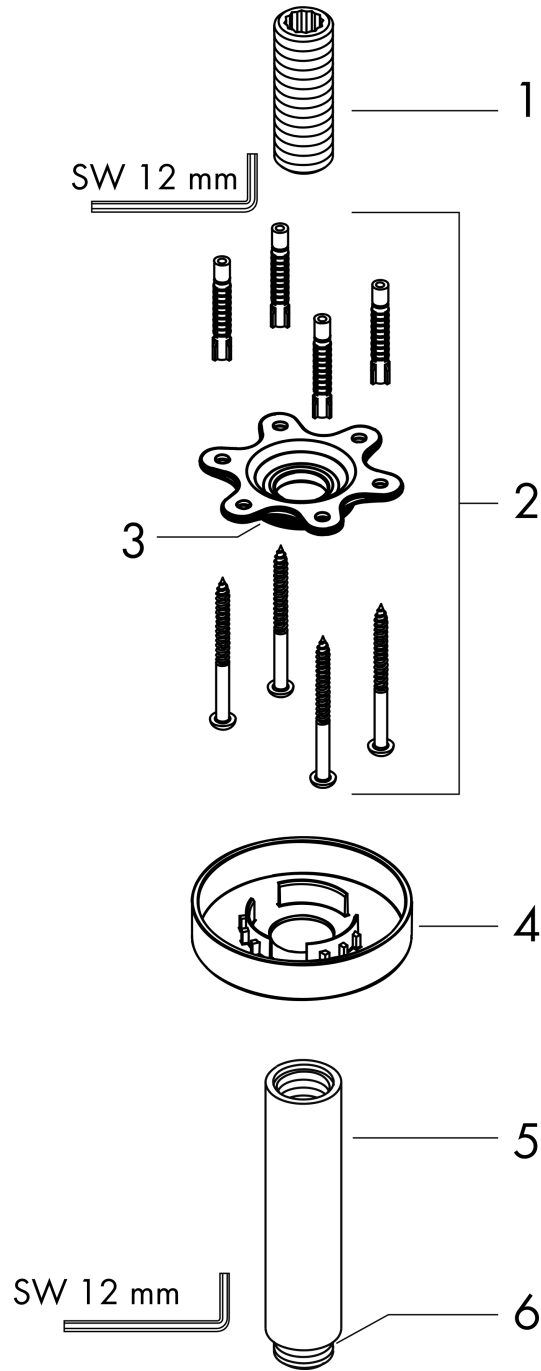

Ceiling connector S 10 cm

Surfaces: **Brushed Black Chrome**

Article Number: **27393340**

T

Description

product features

- length: 100 mm
- shaft \varnothing : 27 mm
- purpose of use: also usable as an extension
- installation type: exposed installation
- material: brass
- connection type: G 1/2 NPT
- connection thread G 1/2
- connection dimension DN15

Design awards

Product image

Scale drawing

Ceiling connector S 10 cm

Surfaces: **Brushed Black Chrome**

Article Number: **27393340**

Exploded Drawing

Year of production: >12/20

Ceiling connector S 10 cm

Surfaces: **Brushed Black Chrome**

Article Number: **27393340**

T

Spare part list

Year of production: >12/20

Pos.	Description	Article Number	Price	PU
1	connecting thread	95188000	-	1
2	mounting kit	95208000	-	1
3	O-ring 34x2	98383000	-	1
4	escutcheon Ø 80 mm	92122340	-	1
5	shower arm	27479340	-	1
6	O-ring 16x2	98133000	-	1