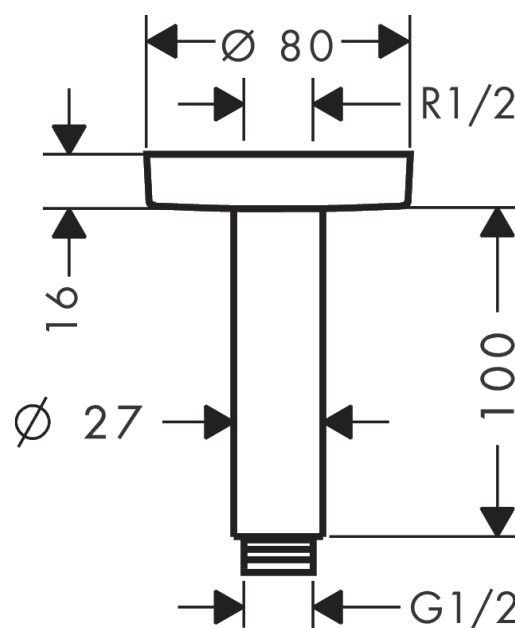

Ceiling connector S 10 cm

Surfaces: **Brushed Black Chrome**

Article Number: **27393340**

T

Description

product features

- length: 100 mm
- shaft \varnothing : 27 mm
- purpose of use: also usable as an extension
- installation type: exposed installation
- material: brass
- connection type: G 1/2 NPT
- connection thread G 1/2
- connection dimension DN15

Design awards

Product image

Scale drawing

Ceiling connector S 10 cm

Surfaces: **Brushed Black Chrome**

Article Number: **27393340**

Exploded Drawing

Year of production: >12/20

Ceiling connector S 10 cm

Surfaces: **Brushed Black Chrome**

Article Number: **27393340**

T

Spare part list

Year of production: >12/20

Pos.	Description	Article Number	Price	PU
1	connecting thread	95188000	-	1
2	mounting kit	95208000	-	1
3	O-ring 34x2	98383000	-	1
4	escutcheon Ø 80 mm	92122340	-	1
5	shower arm	27479340	-	1
6	O-ring 16x2	98133000	-	1